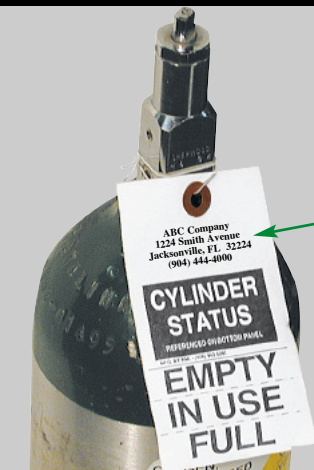

MEDICAL CUSTOM IMPRINTED STATUS TAGS

With attachment tie

Made of Tyvek™ Holds up in
• Rain • Sunlight • Wind

Your Company Info Imprinted Here

Option of a tie to attach to valve.

Sample of Custom Imprint