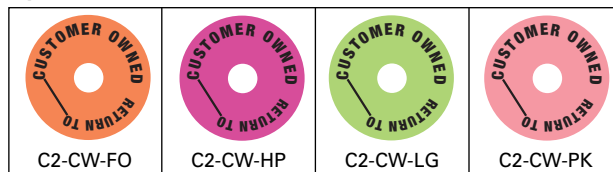

Special Collar Colors

Note: Fluorescent Orange and Hot Pink are susceptible to fading with prolonged exposure to UV light.