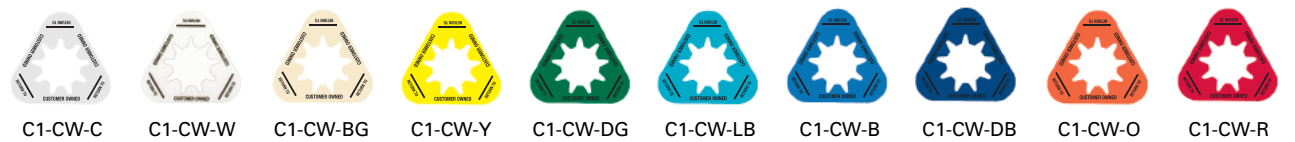

CUSTOMER OWNED IMPRINTED COLLARS For 80 cu. ft. through 330 cu. ft.