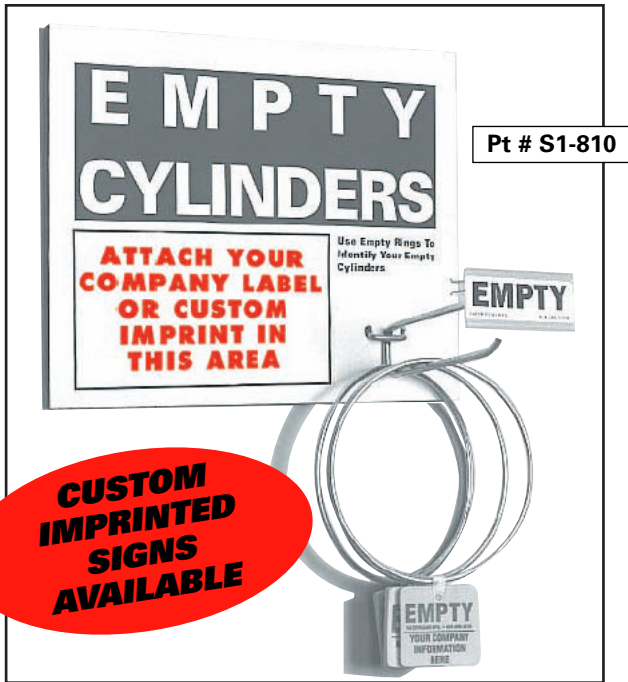

CYLINDER STORAGE SIGNS

Cylinder I.D.
Tags / Collars
Section
8B

Help your customers keep their cylinders organized.
Keep your company name in front of the customer.

PRE-PRINTED SIGNS