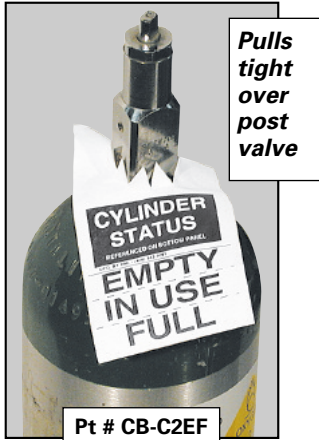

PRE-PRINTED STATUS TAGS

MEDICAL STATUS TAGS

Made of Tyvek™ Holds up in

- Rain
- Sunlight
- Wind