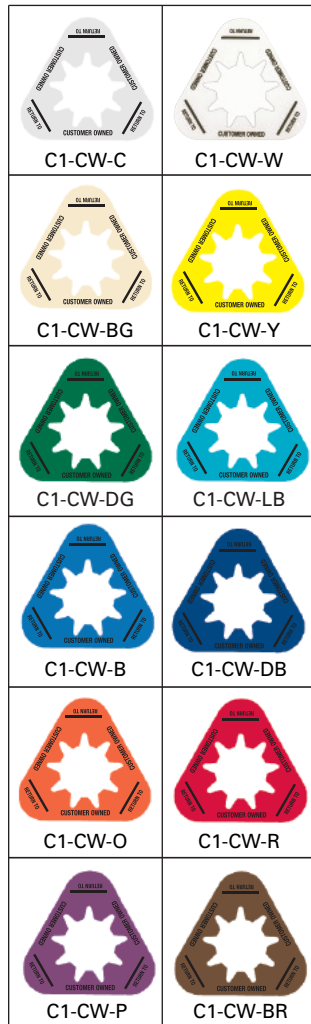

Standard Collar Colors

Special Collar Colors Available in Packs of 10 & 50

Part #	Special Color	20+ Pkg. of 50	10+ Pkg. of 50	5+ Pkg. of 50	2+ Pkg. of 50	1+ Pkg. of 50	Pkg. of 10
C1-CW-FOPK50	Fluorescent Orange	$1.34 ea. pc. 50 to a pack	$1.45 ea. pc. 50 to a pack	$1.56 ea. pc. 50 to a pack	$1.68 ea. pc. 50 to a pack	$1.79 ea. pc. 50 to a pack	(Pt # C1-CW-FOPK10) $19.69 Pk.
C1-CW-HPPK50	Hot Pink	$1.34 ea. pc. 50 to a pack	$1.45 ea. pc. 50 to a pack	$1.56 ea. pc. 50 to a pack	$1.68 ea. pc. 50 to a pack	$1.79 ea. pc. 50 to a pack	(Pt # C1-CW-HPPK10) $19.69 Pk.
C1-CW-LGPK50	Lime Green	$1.34 ea. pc. 50 to a pack	$1.45 ea. pc. 50 to a pack	$1.56 ea. pc. 50 to a pack	$1.68 ea. pc. 50 to a pack	$1.79 ea. pc. 50 to a pack	(Pt # C1-CW-LGPK10) $19.69 Pk.
C1-CW-PKPK50	Pink	$1.34 ea. pc. 50 to a pack	$1.45 ea. pc. 50 to a pack	$1.56 ea. pc. 50 to a pack	$1.68 ea. pc. 50 to a pack	$1.79 ea. pc. 50 to a pack	(Pt # C1-CW-PKPK10) $19.69 Pk.