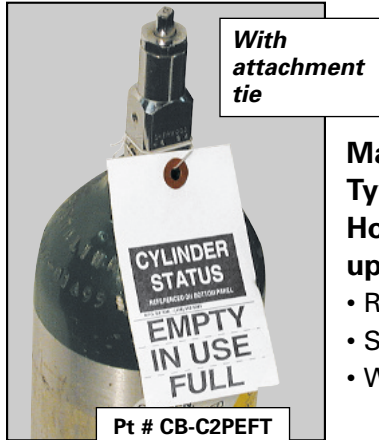

PRE-PRINTED STATUS TAGS

MEDICAL STATUS TAGS

Made of Tyvek™ Holds up in

- Rain
- Sunlight
- Wind