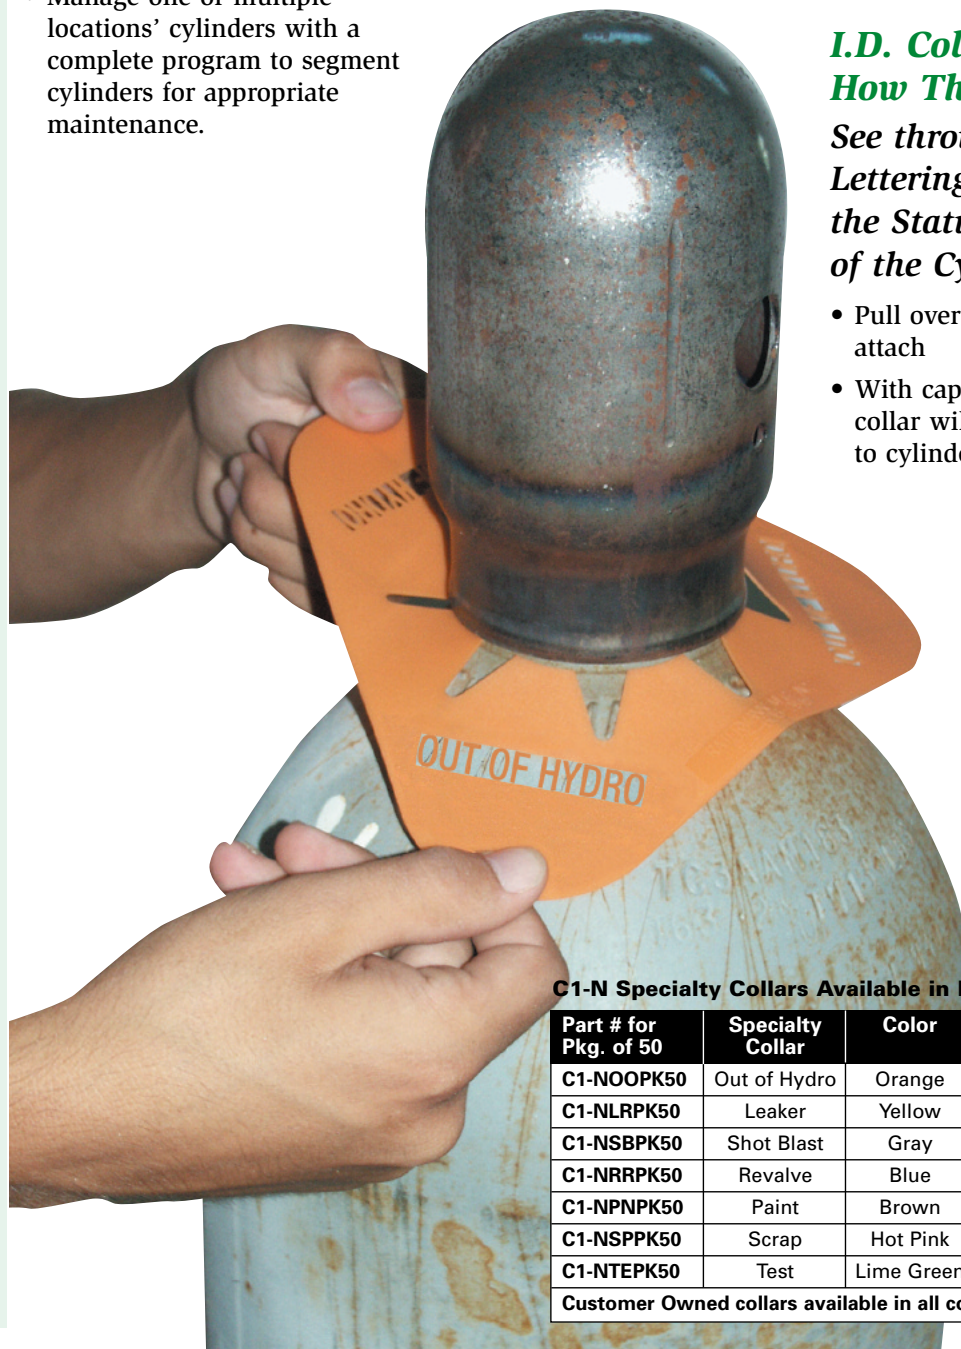

I.D. Collars – How They Work

See through
Lettering Identifies
the Status
of the Cylinder

- Pull over cylinder cap to attach
- With cap removed, I.D. collar will stay attached to cylinder.*