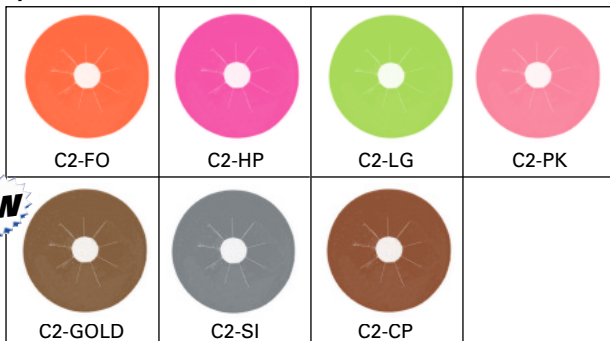

Special Collar Colors