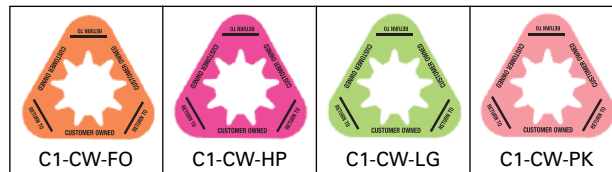

Special Collar Colors

Note:
Fluorescent Orange and Hot Pink are susceptible to fading with prolonged exposure to UV light.